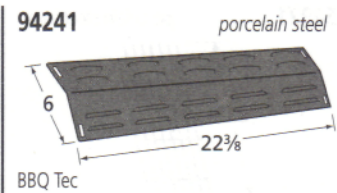

New heat plates & rock grates