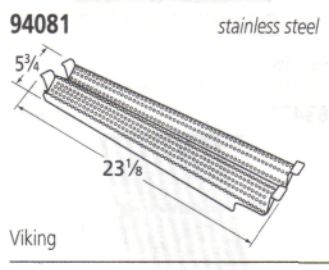

New heat plates & rock grates