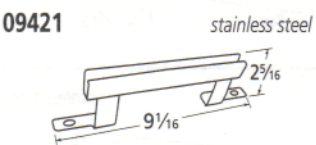

New burners

Brinkmann, Grill King

Charbroil, Thermos

Charbroil

Sams

Dynasty

Kenmore

New cross-over tubes

Charbroil

Charbroil, Kenmore

Master Chef

Brinkmann

Brinkmann

Brinkmann, Charmglow

Brinkmann

Brinkmann

Brinkmann

Brinkmann, Grill King

Brinkmann

Venturis

Charbroil, Kenmore

Grill Mate

BBQ Tec

Charbroil

Charbroil, Kenmore, Kmart

Dynasty

Spark generators

BBQ Tec, Sterling

Broil King, Broil-Mate, Charbroil, Grill Mate, Kenmore, Kmart, Master Chef

Hot surface ignition kits

ignitor kit

ignitor add-on kit