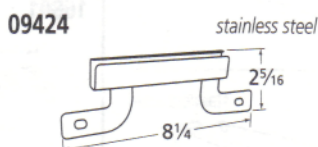

New burners

Brinkmann, Grill King

Charbroil, Thermos

Charbroil

Sams

Dynasty

Kenmore

New cross-over tubes

Charbroil

Charbroil, Kenmore

Master Chef

Brinkmann

Brinkmann

Brinkmann, Charmglow

Brinkmann

Brinkmann

Brinkmann

Brinkmann, Grill King

Brinkmann

Venturis

Charbroil, Kenmore

Grill Mate

BBQ Tec

Charbroil

Charbroil, Kenmore, Kmart

Dynasty

Spark generators

BBQ Tec, Sterling

Broil King, Broil-Mate, Charbroil, Grill Mate, Kenmore, Kmart, Master Chef

Hot surface ignition kits

ignitor kit

ignitor add-on kit