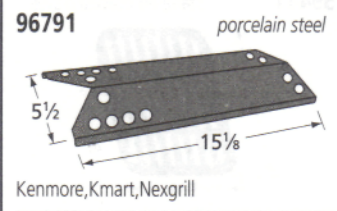

New heat plates & rock grates