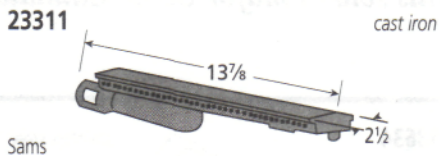

New burners

Brinkmann, Grill King

Charbroil, Thermos

Charbroil

Sams

Dynasty

Kenmore

New cross-over tubes

Charbroil

Charbroil, Kenmore

Master Chef

Brinkmann

Brinkmann

Brinkmann, Charmglow

Brinkmann

Brinkmann

Brinkmann

Brinkmann, Grill King

Brinkmann

Venturis

Charbroil, Kenmore

Grill Mate

BBQ Tec

Charbroil

Charbroil, Kenmore, Kmart

Dynasty

Spark generators

BBQ Tec, Sterling

Broil King, Broil-Mate, Charbroil, Grill Mate, Kenmore, Kmart, Master Chef

Hot surface ignition kits

ignitor kit

ignitor add-on kit