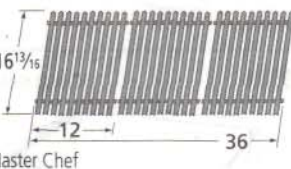

Surefire

50623 porcelain steel channels