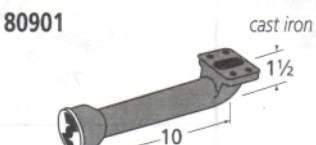

Charbroil, Kenmore, Kmart