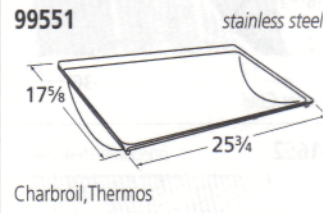

New heat plates & rock grates