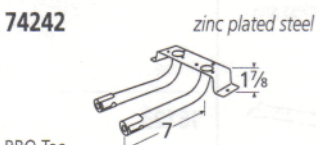

New burners

Brinkmann, Grill King

Charbroil, Thermos

Charbroil

Sams

Dynasty

Kenmore

New cross-over tubes

Charbroil

Charbroil, Kenmore

Master Chef

Brinkmann

Brinkmann

Brinkmann, Charmglow

Brinkmann

Brinkmann

Brinkmann

Brinkmann, Grill King

Brinkmann

Venturis

Charbroil, Kenmore

Grill Mate

BBQ Tec

Charbroil

Charbroil, Kenmore, Kmart

Dynasty

Spark generators

BBQ Tec, Sterling

Broil King, Broil-Mate, Charbroil, Grill Mate, Kenmore, Kmart, Master Chef

Hot surface ignition kits

ignitor kit

ignitor add-on kit