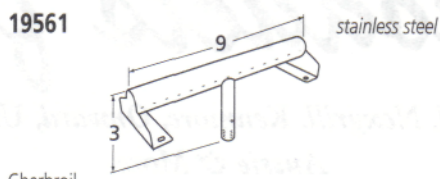

New burners

Brinkmann, Grill King

Charbroil, Thermos

Charbroil

Sams

Dynasty

Kenmore

New cross-over tubes

Charbroil

Charbroil, Kenmore

Master Chef

Brinkmann

Brinkmann

Brinkmann, Charmglow

Brinkmann

Brinkmann

Brinkmann

Brinkmann, Grill King

Brinkmann

Venturis

Charbroil, Kenmore

Grill Mate

BBQ Tec

Charbroil

Charbroil, Kenmore, Kmart

Dynasty

Spark generators

BBQ Tec, Sterling

Broil King, Broil-Mate, Charbroil, Grill Mate, Kenmore, Kmart, Master Chef

Hot surface ignition kits

ignitor kit

ignitor add-on kit