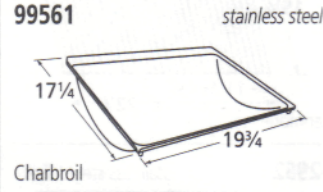

New heat plates & rock grates