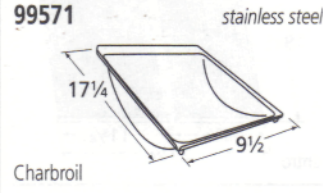

New heat plates & rock grates