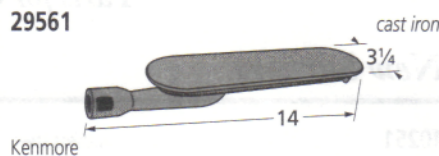

New burners

Brinkmann, Grill King

Charbroil, Thermos

Charbroil

Sams

Dynasty

Kenmore

New cross-over tubes

Charbroil

Charbroil, Kenmore

Master Chef

Brinkmann

Brinkmann

Brinkmann, Charmglow

Brinkmann

Brinkmann

Brinkmann

Brinkmann, Grill King

Brinkmann

Venturis

Charbroil, Kenmore

Grill Mate

BBQ Tec

Charbroil

Charbroil, Kenmore, Kmart

Dynasty

Spark generators

BBQ Tec, Sterling

Broil King, Broil-Mate, Charbroil, Grill Mate, Kenmore, Kmart, Master Chef

Hot surface ignition kits

ignitor kit

ignitor add-on kit