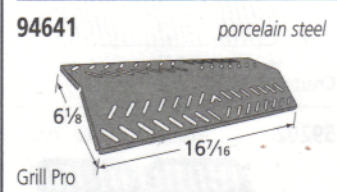

New heat plates & rock grates