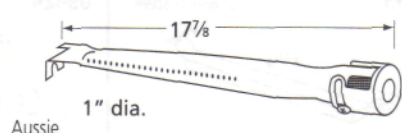

Kenmore, Kmart, Nexgrill

16801 stainless steel