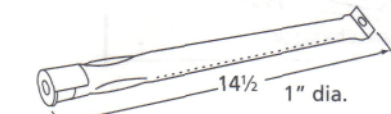

Ducane

19411 stainless steel