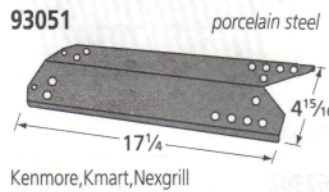

New heat plates & rock grates