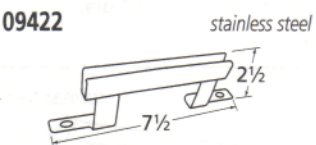

New burners

Brinkmann, Grill King

Charbroil, Thermos

Charbroil

Sams

Dynasty

Kenmore

New cross-over tubes

Charbroil

Charbroil, Kenmore

Master Chef

Brinkmann

Brinkmann

Brinkmann, Charmglow

Brinkmann

Brinkmann

Brinkmann

Brinkmann, Grill King

Brinkmann

Venturis

Charbroil, Kenmore

Grill Mate

BBQ Tec

Charbroil

Charbroil, Kenmore, Kmart

Dynasty

Spark generators

BBQ Tec, Sterling

Broil King, Broil-Mate, Charbroil, Grill Mate, Kenmore, Kmart, Master Chef

Hot surface ignition kits

ignitor kit

ignitor add-on kit