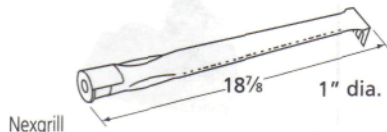

Centro

10371 stainless steel