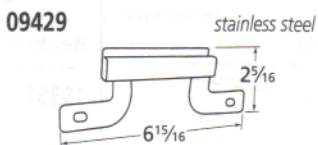

New burners

Brinkmann, Grill King

Charbroil, Thermos

Charbroil

Sams

Dynasty

Kenmore

New cross-over tubes

Charbroil

Charbroil, Kenmore

Master Chef

Brinkmann

Brinkmann

Brinkmann, Charmglow

Brinkmann

Brinkmann

Brinkmann

Brinkmann, Grill King

Brinkmann

Venturis

Charbroil, Kenmore

Grill Mate

BBQ Tec

Charbroil

Charbroil, Kenmore, Kmart

Dynasty

Spark generators

BBQ Tec, Sterling

Broil King, Broil-Mate, Charbroil, Grill Mate, Kenmore, Kmart, Master Chef

Hot surface ignition kits

ignitor kit

ignitor add-on kit