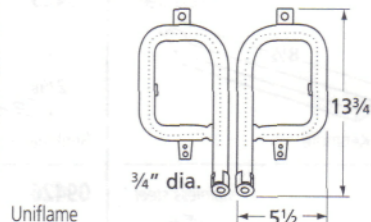

Aussie

1831L & 183R1 stainless steel