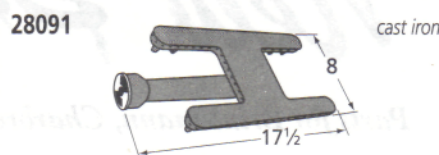

New burners

Brinkmann, Grill King

Charbroil, Thermos

Charbroil

Sams

Dynasty

Kenmore

New cross-over tubes

Charbroil

Charbroil, Kenmore

Master Chef

Brinkmann

Brinkmann

Brinkmann, Charmglow

Brinkmann

Brinkmann

Brinkmann

Brinkmann, Grill King

Brinkmann

Venturis

Charbroil, Kenmore

Grill Mate

BBQ Tec

Charbroil

Charbroil, Kenmore, Kmart

Dynasty

Spark generators

BBQ Tec, Sterling

Broil King, Broil-Mate, Charbroil, Grill Mate, Kenmore, Kmart, Master Chef

Hot surface ignition kits

ignitor kit

ignitor add-on kit