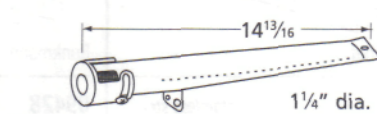

Uniflame

18601 stainless steel