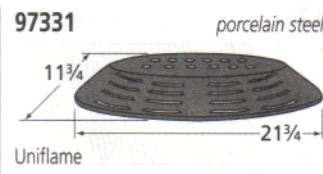

New heat plates & rock grates