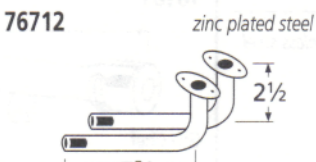

New burners

Brinkmann, Grill King

Charbroil, Thermos

Charbroil

Sams

Dynasty

Kenmore

New cross-over tubes

Charbroil

Charbroil, Kenmore

Master Chef

Brinkmann

Brinkmann

Brinkmann, Charmglow

Brinkmann

Brinkmann

Brinkmann

Brinkmann, Grill King

Brinkmann

Venturis

Charbroil, Kenmore

Grill Mate

BBQ Tec

Charbroil

Charbroil, Kenmore, Kmart

Dynasty

Spark generators

BBQ Tec, Sterling

Broil King, Broil-Mate, Charbroil, Grill Mate, Kenmore, Kmart, Master Chef

Hot surface ignition kits

ignitor kit

ignitor add-on kit