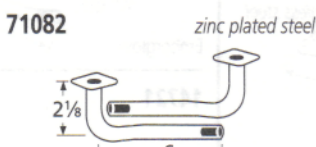

New burners

Brinkmann, Grill King

Charbroil, Thermos

Charbroil

Sams

Dynasty

Kenmore

New cross-over tubes

Charbroil

Charbroil, Kenmore

Master Chef

Brinkmann

Brinkmann

Brinkmann, Charmglow

Brinkmann

Brinkmann

Brinkmann

Brinkmann, Grill King

Brinkmann

Venturis

Charbroil, Kenmore

Grill Mate

BBQ Tec

Charbroil

Charbroil, Kenmore, Kmart

Dynasty

Spark generators

BBQ Tec, Sterling

Broil King, Broil-Mate, Charbroil, Grill Mate, Kenmore, Kmart, Master Chef

Hot surface ignition kits

ignitor kit

ignitor add-on kit