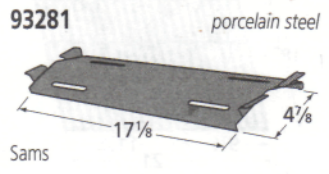

New heat plates & rock grates