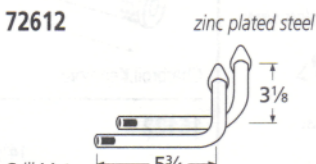

Charbroil, Kenmore

Grill Mate