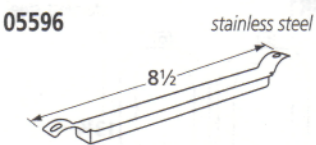

Charbroil

Charbroil, Kenmore