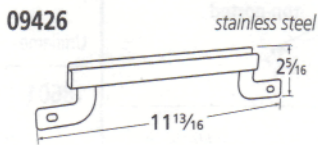

New burners

Brinkmann, Grill King

Charbroil, Thermos

Charbroil

Sams

Dynasty

Kenmore

New cross-over tubes

Charbroil

Charbroil, Kenmore

Master Chef

Brinkmann

Brinkmann

Brinkmann, Charmglow

Brinkmann

Brinkmann

Brinkmann

Brinkmann, Grill King

Brinkmann

Venturis

Charbroil, Kenmore

Grill Mate

BBQ Tec

Charbroil

Charbroil, Kenmore, Kmart

Dynasty

Spark generators

BBQ Tec, Sterling

Broil King, Broil-Mate, Charbroil, Grill Mate, Kenmore, Kmart, Master Chef

Hot surface ignition kits

ignitor kit

ignitor add-on kit