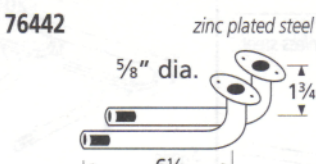

New burners

Brinkmann, Grill King

Charbroil, Thermos

Charbroil

Sams

Dynasty

Kenmore

New cross-over tubes

Charbroil

Charbroil, Kenmore

Master Chef

Brinkmann

Brinkmann

Brinkmann, Charmglow

Brinkmann

Brinkmann

Brinkmann

Brinkmann, Grill King

Brinkmann

Venturis

Charbroil, Kenmore

Grill Mate

BBQ Tec

Charbroil

Charbroil, Kenmore, Kmart

Dynasty

Spark generators

BBQ Tec, Sterling

Broil King, Broil-Mate, Charbroil, Grill Mate, Kenmore, Kmart, Master Chef

Hot surface ignition kits

ignitor kit

ignitor add-on kit