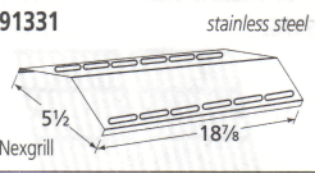

New heat plates & rock grates