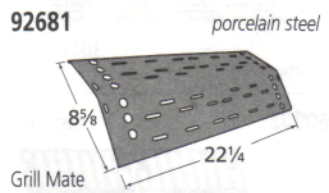

New heat plates & rock grates