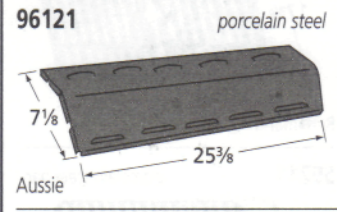

New heat plates & rock grates