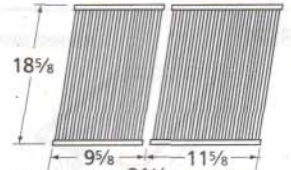

50623 porcelain steel channels

Master Chef

51652 porcelain steel wire

Kenmore

52952 stainless steel tubes

Centro

54193 stamped porcelain steel

Brinkmann, Grill King