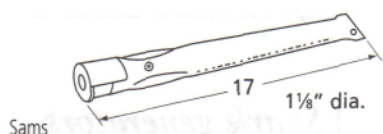

New Products for 2010

Parts for Brinkmann, Charbroil, Nexgrill, Kenmore, Onward, Uniflame, Centro, Ducane, Weber, Aussie & More

Parts for Grills sold at major US & Canadian Retailers

New burners

10251 stainless steel